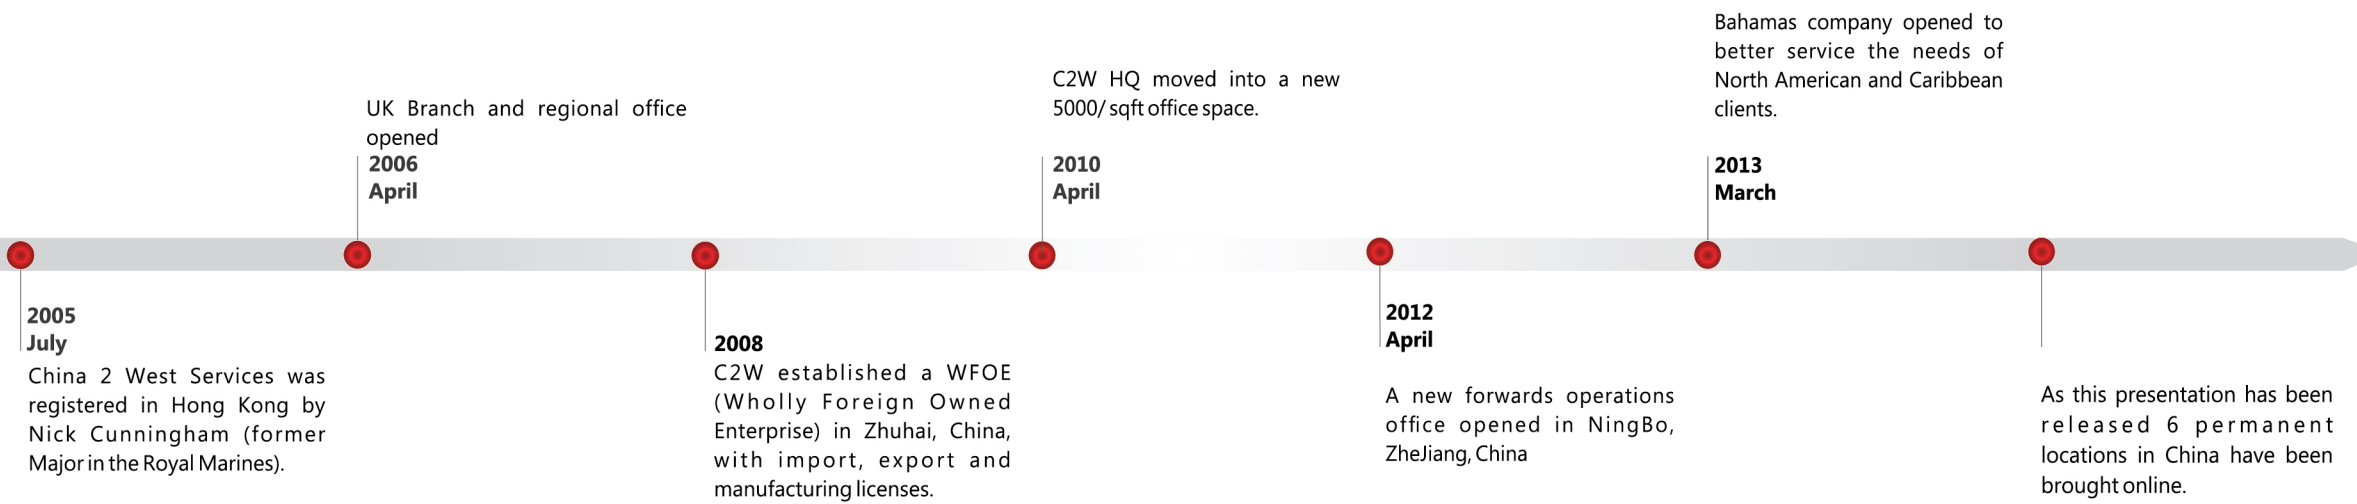

History Timeline